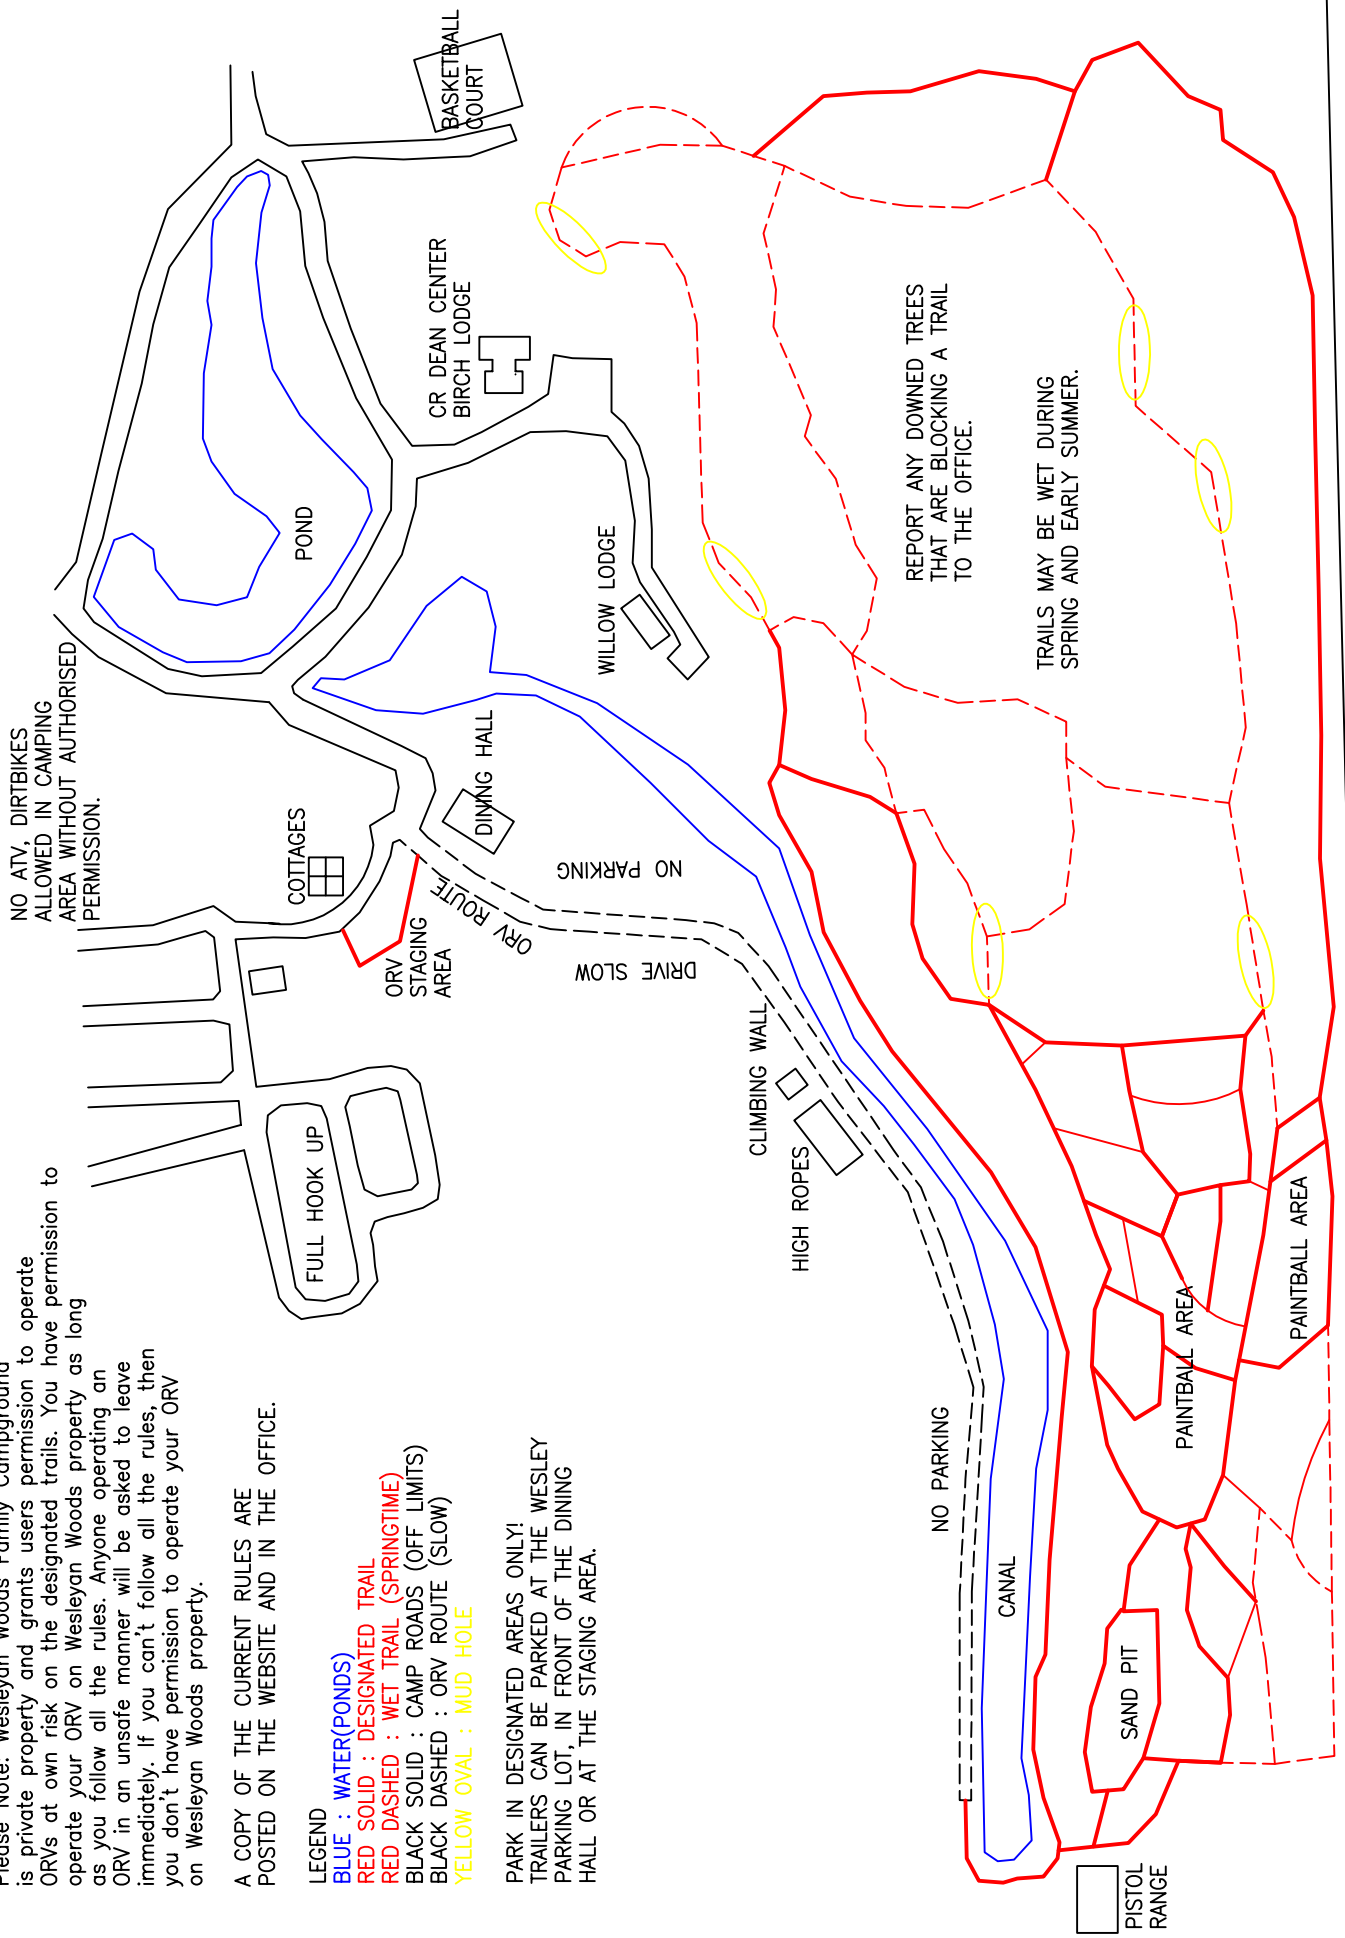

WESLEYAN WOODS TRAIL MAP

Please Note: Wesleyan Woods Family Campground is private property and grants users permission to operate ORVs at our own risk on the designated trails. You have permission to operate your ORV on Wesleyan Woods property as long as you follow all the rules. Anyone operating an ORV in an unsafe manner will be asked to leave immediately. If you can't follow all the rules, then you don't have permission to operate your ORV on Wesleyan Woods property.

A COPY OF THE CURRENT RULES ARE POSTED ON THE WEBSITE AND IN THE OFFICE.

LEGEND

- BLUE : WATER(PONDS)
- RED SOLID : DESIGNATED TRAIL
- RED DASHED : WET TRAIL (SPRINGTIME)
- BLACK SOLID : CAMP ROADS (OFF LIMITS)
- BLACK DASHED : ORV ROUTE (SLOW)
- YELLOW OVAL : MUD HOLE

PARK IN DESIGNATED AREAS ONLY! TRAILERS CAN BE PARKED AT THE WESLEY PARKING LOT, IN FRONT OF THE DINING HALL OR AT THE STAGING AREA.

O'BRIEN RD